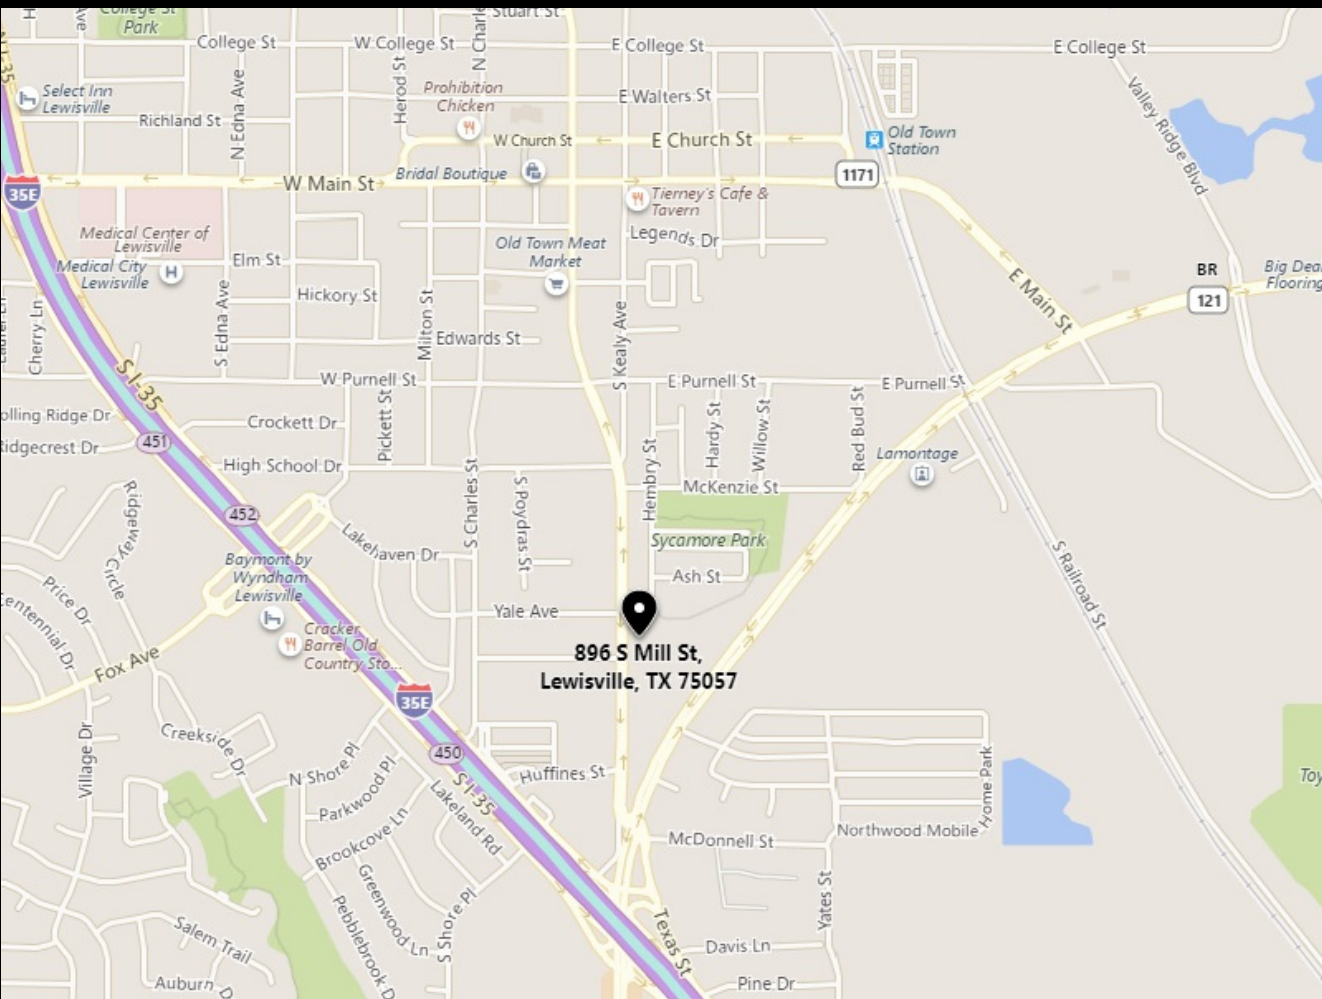

SRP

Stewart-Rose Properties

Floor plan is for marketing purposes only.
All dimensions are approximate.
Click 360° for virtual tour.

FLOOR PLAN

SRP

Stewart-Rose Properties

MAP

Larry Rose Jr.
Mobile: 972-921-7579 // Office: 940-365-3470
Larry@s-rp.com