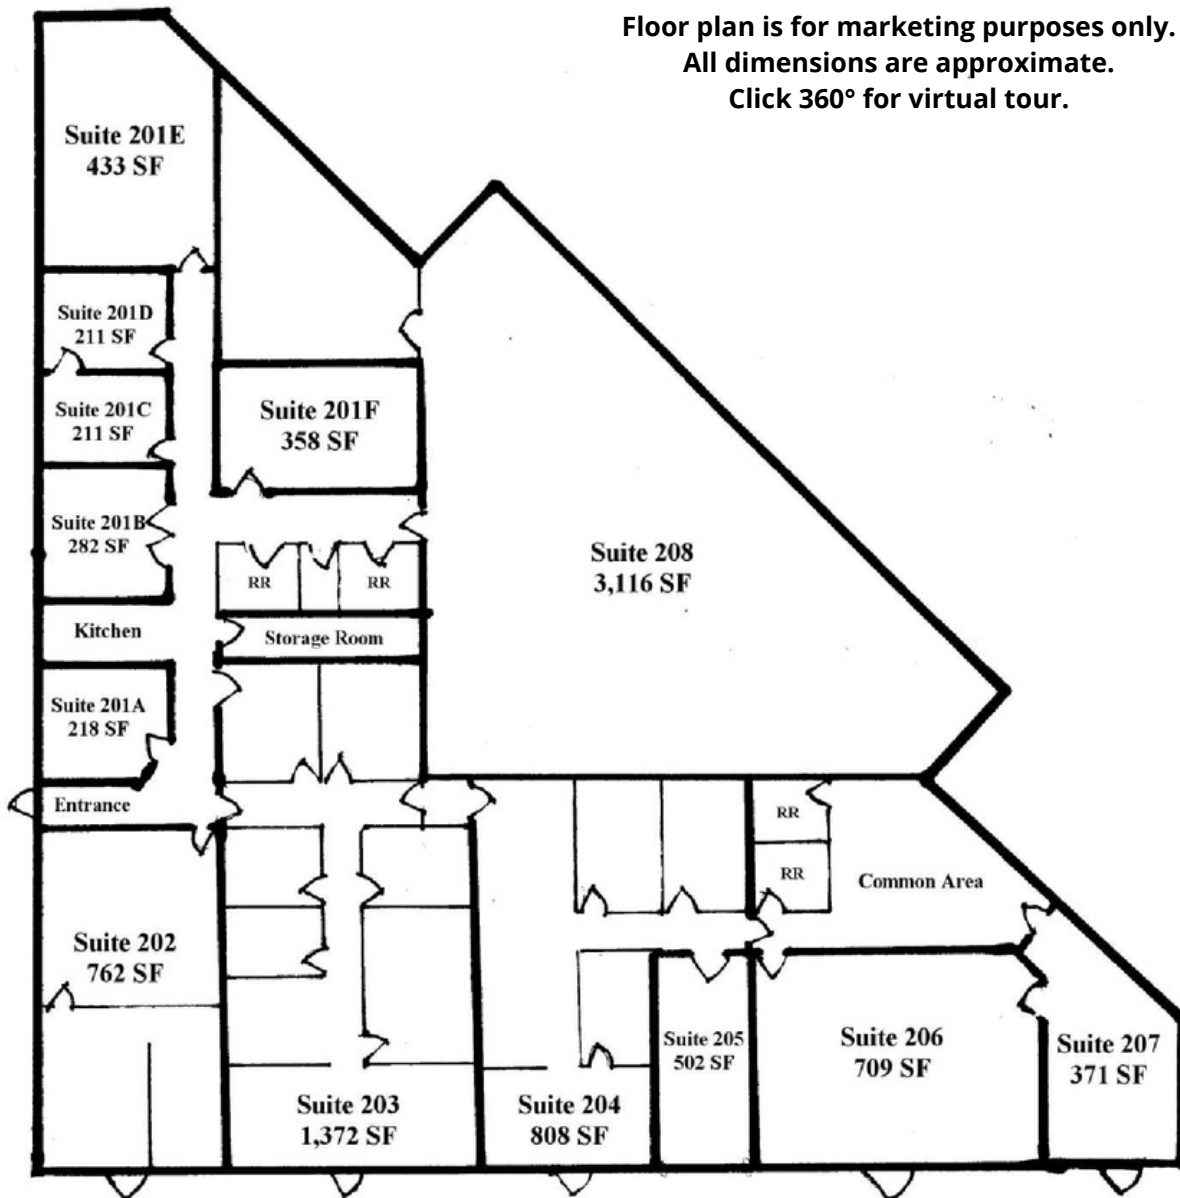

SRP

Stewart-Rose Properties

896 MILL STREET
LEWISVILLE, TX 75057

- UNIT 201D // 211 SF
- UNIT 201A // 218 SF
- ALL UTILITIES INCLUDED

OFFICE / RETAIL LEASE

Larry Rose Jr.
Mobile: 972-921-7579 // Office: 940-365-3470
Larry@s-rp.com

SRP

Stewart-Rose Properties

Floor plan is for marketing purposes only.
All dimensions are approximate.
Click 360° for virtual tour.

FLOOR PLAN

SRP

Stewart-Rose Properties

MAP

Larry Rose Jr.
Mobile: 972-921-7579 // Office: 940-365-3470
Larry@s-rp.com